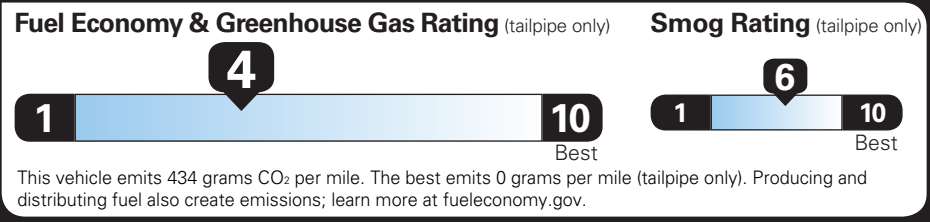

TOTAL OPTIONS \$175.00

TOTAL VEHICLE & OPTIONS \$32,075.00

DESTINATION CHARGE 1,595.00

TOTAL VEHICLE PRICE* \$33,670.00

EPA DOT Fuel Economy and Environment

Gasoline Vehicle

Fuel Economy COLORADO 2WD

Standard pickup trucks range from 12 to 84 MPG. The best vehicle rates 140 MPGe.

20 MPG combined city/hwy

19 MPG city

23 MPG highway

5.0 gallons per 100 miles

You spend \$3,500 more in fuel costs over 5 years compared to the average new vehicle.

Annual fuel cost \$2,600

Actual results will vary for many reasons, including driving conditions and how you drive and maintain your vehicle. The average new vehicle gets 28 MPG and costs \$9,500 to fuel over 5 years. Cost estimates are based on 15,000 miles per year at \$3.50 per gallon. MPGe is miles per gasoline gallon equivalent. Vehicle emissions are a significant cause of climate change and smog.