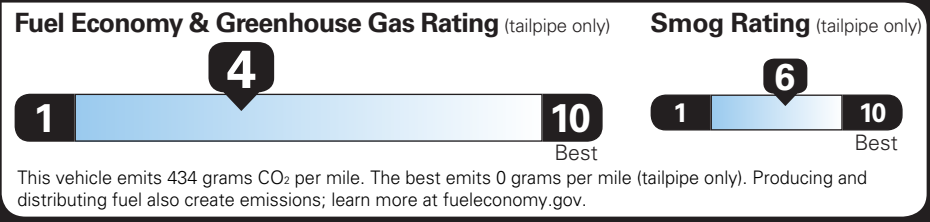

TOTAL VEHICLE PRICE* \$33,495.00

EPA DOT Fuel Economy and Environment

Gasoline Vehicle

Fuel Economy

20 MPG combined city/hwy

19 MPG city

23 MPG highway

5.0 gallons per 100 miles

COLORADO 2WD

Standard pickup trucks range from 12 to 84 MPG. The best vehicle rates 140 MPGe.

You spend \$3,500 more in fuel costs over 5 years compared to the average new vehicle.

Annual fuel cost \$2,600